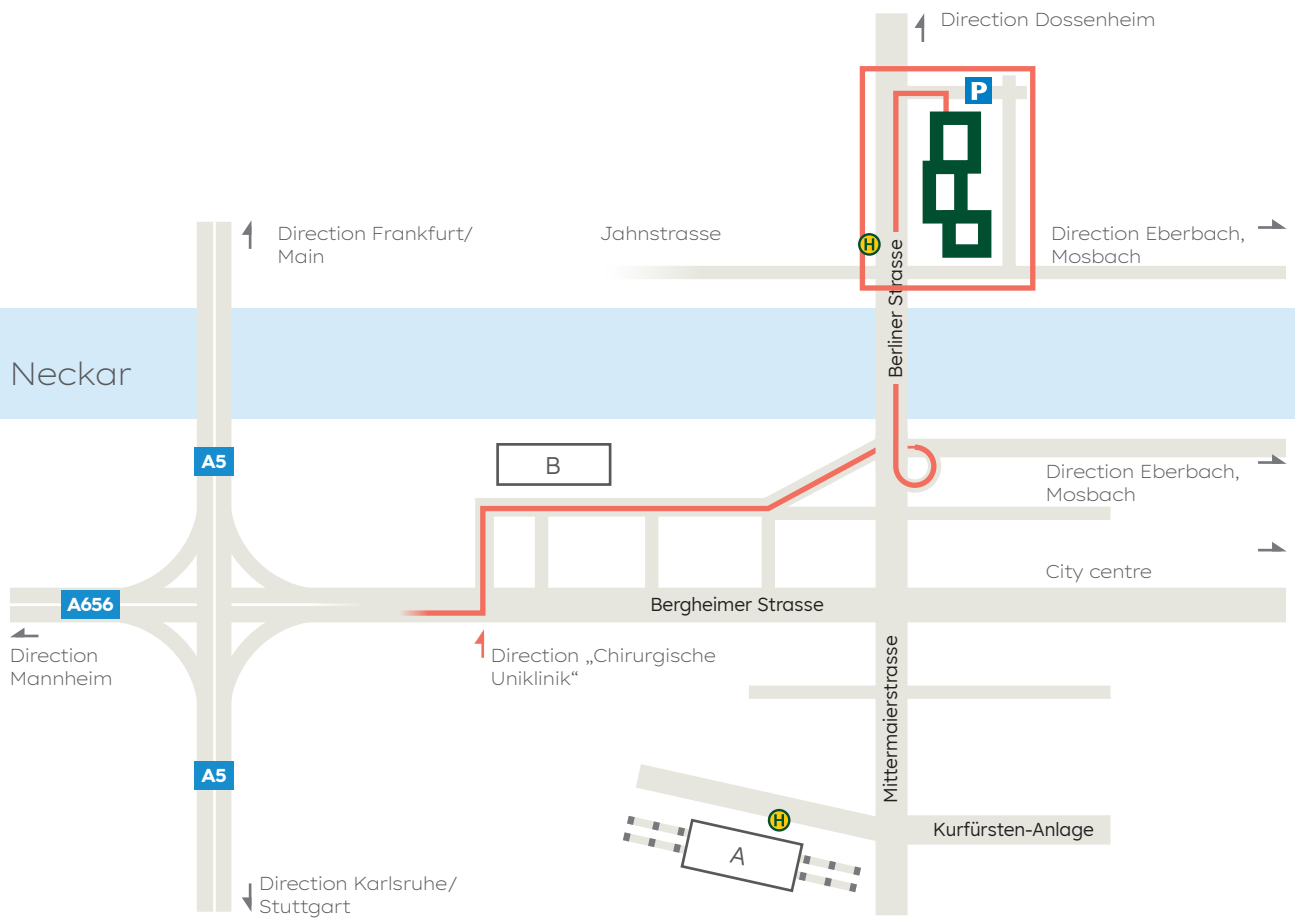

How to find us

Headquarters Heidelberg Materials AG
Berliner Strasse 6

- A Central railway station Heidelberg
- B Hotel „Marriott“
- P** Underground car park
- E Main entrance
- L Supplier entrance (delivery address)
- H** Tram stop
Tramline 21
Tramline 24